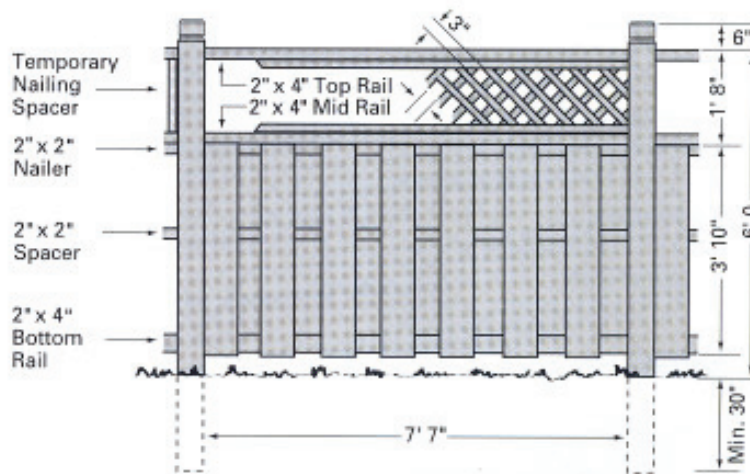

# Backyard Projects

Wood Treated Right™

**Privacy Fence with Lattice**

**MATERIALS**

For approx. 8' section only.  
First section includes 2 posts – each additional section requires one post.

- ▲ (2) pcs. 6" x 6" - 10'
- ▲ (3) pcs. 2" x 4" - 8'
- ▲ (2) pcs. 2" x 2" - 8'
- ▲ (5) pcs. 1" x 2" - 8'
- ▲ (1) pc. 2" x 4" Lattice cut to 17" x 91"
- ▲ (14) pcs. 1" x 8" - 4'

**Gate (if required)**

- ▲ (1) pc. 2" x 4" - 8'
- ▲ (1) pc. 2" x 4" - 12'
- ▲ (4) pcs. 1" x 8" - 4'
- ▲ Lattice if desired

**Hardware/Miscellaneous**

Concrete and gravel;  
galvanized nails, hinges and gate latch (if required);  
semi-transparent or solid stain as required