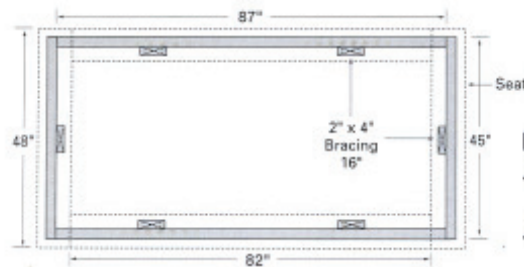

Wood Treated Right™

Backyard Projects

Wood Treated Right™

Planter Bench

Lumber

- ▲ (6) 2" x 4" - 8'
- ▲ (3) 1" x 6" - 8'

Hardware

- ▲ 6d Galvanized Nails as required
- ▲ 16d Galvanized Nails as required

Raised Bed

Lumber

- ▲ (6) 2" x 8" - 8' Sides
- ▲ (1) 2" x 4" - 8' Bracing
- ▲ (3) 2" x 6" - 8' Seat

Note: Length can extend as long as desired. Use 2 x 4 braces at approximately 48" intervals.