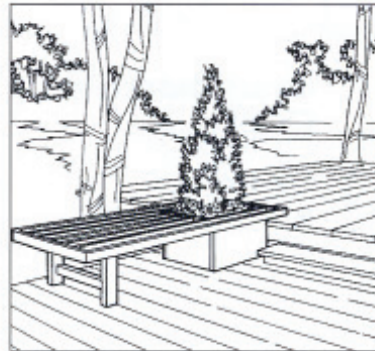

Wood Treated Right™

Backyard Projects

Wood Treated Right™

Planter Bench

Lumber

- ▲ (6) 2" x 4" - 8'
- ▲ (3) 1" x 6" - 8'

Hardware

- ▲ 6d Galvanized Nails as required
- ▲ 16d Galvanized Nails as required

Raised Bed

Lumber

- ▲ (6) 2" x 8" - 8' Sides
- ▲ (1) 2" x 4" - 8' Bracing
- ▲ (3) 2" x 6" - 8' Seat

Note: Length can extend as long as desired. Use 2 x 4 braces at approximately 48" intervals.