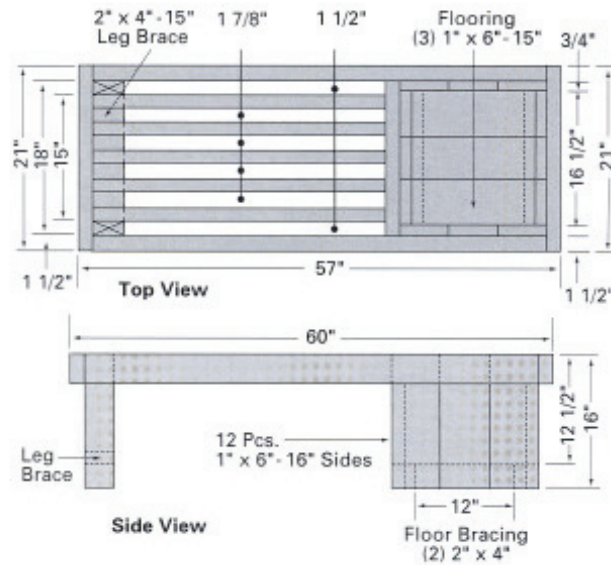

Wood Treated Right™

Backyard Projects

Wood Treated Right™

Planter Bench

Lumber

- ▲ (6) 2" x 4" - 8'
- ▲ (3) 1" x 6" - 8'

Hardware

- ▲ 6d Galvanized Nails as required
- ▲ 16d Galvanized Nails as required

Raised Bed

Lumber

- ▲ (6) 2" x 8" - 8' Sides
- ▲ (1) 2" x 4" - 8' Bracing
- ▲ (3) 2" x 6" - 8' Seat

Note: Length can extend as long as desired. Use 2 x 4 braces at approximately 48" intervals.