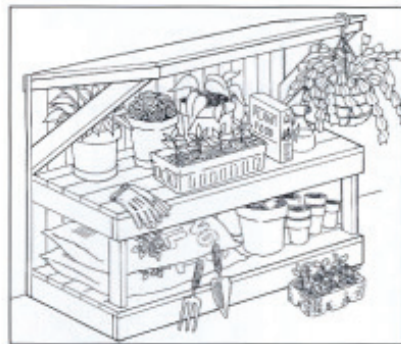

Wood Treated Right™

Backyard Projects

Wood Treated Right™

Garden Work Bench

Side View

Lumber

- ▲ (1) 4' x 8' - 1/2" Plywood
 - ▲ (3) 2" x 4" - 8'
 - ▲ (3) 2" x 4" - 12'
 - ▲ (5) 2" x 6" - 8'
 - ▲ (2) 2" x 6" - 12'
 - ▲ (5) 1" x 6" - 8'
 - ▲ (8) 1" x 6" - 12'
- Choice of Roof Covering
Hardware as required

Front View

Top View (shelf and base)

Base frame 2 x 6s
Shelf frame 2 x 4s

Base 2 x 6s
Shelf 1 x 6s