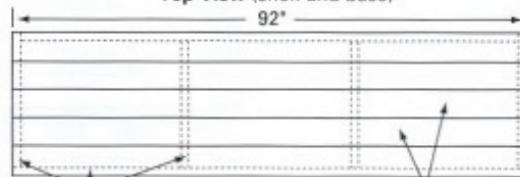

Wood Treated Right™

Backyard Projects

Wood Treated Right™

Garden Work Bench

Side View

Lumber

- ▲ (1) 4' x 8' - 1/2" Plywood
 - ▲ (3) 2" x 4" - 8'
 - ▲ (3) 2" x 4" - 12'
 - ▲ (5) 2" x 6" - 8'
 - ▲ (2) 2" x 6" - 12'
 - ▲ (5) 1" x 6" - 8'
 - ▲ (8) 1" x 6" - 12'
- Choice of Roof Covering
Hardware as required

Front View

Top View (shelf and base)

Base frame 2 x 6s
Shelf frame 2 x 4s

Base 2 x 6s
Shelf 1 x 6s