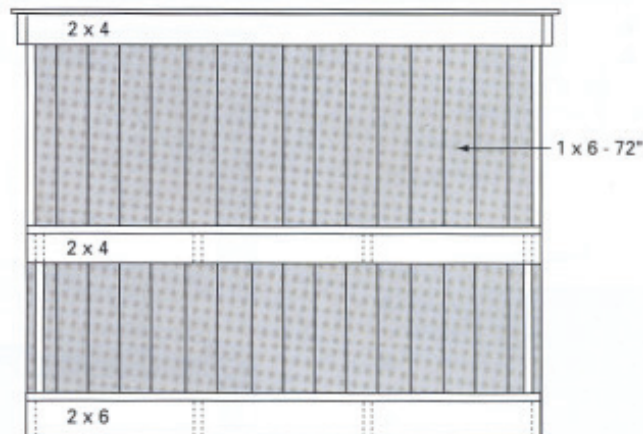

Wood Treated Right™

Backyard Projects

Wood Treated Right™

Garden Work Bench

Side View

Lumber

- ▲ (1) 4' x 8' - 1/2" Plywood
 - ▲ (3) 2" x 4" - 8'
 - ▲ (3) 2" x 4" - 12'
 - ▲ (5) 2" x 6" - 8'
 - ▲ (2) 2" x 6" - 12'
 - ▲ (5) 1" x 6" - 8'
 - ▲ (8) 1" x 6" - 12'
- Choice of Roof Covering
Hardware as required

Front View

Top View (shelf and base)

Base frame 2 x 6s
Shelf frame 2 x 4s

Base 2 x 6s
Shelf 1 x 6s