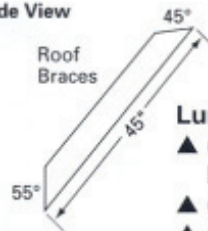

Wood Treated Right™

Backyard Projects

Wood Treated Right™

Garden Work Bench

Side View

Lumber

- ▲ (1) 4' x 8' - 1/2" Plywood
 - ▲ (3) 2" x 4" - 8'
 - ▲ (3) 2" x 4" - 12'
 - ▲ (5) 2" x 6" - 8'
 - ▲ (2) 2" x 6" - 12'
 - ▲ (5) 1" x 6" - 8'
 - ▲ (8) 1" x 6" - 12'
- Choice of Roof Covering
Hardware as required

Front View

Top View (shelf and base)

Base frame 2 x 6s
Shelf frame 2 x 4s

Base 2 x 6s
Shelf 1 x 6s