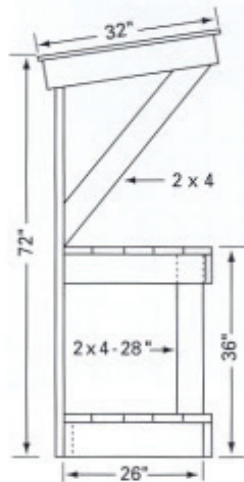

Wood Treated Right™

Backyard Projects

Wood Treated Right™

Garden Work Bench

Side View

Lumber

- ▲ (1) 4' x 8' - 1/2" Plywood
 - ▲ (3) 2" x 4" - 8'
 - ▲ (3) 2" x 4" - 12'
 - ▲ (5) 2" x 6" - 8'
 - ▲ (2) 2" x 6" - 12'
 - ▲ (5) 1" x 6" - 8'
 - ▲ (8) 1" x 6" - 12'
- Choice of Roof Covering
Hardware as required

Front View

Top View (shelf and base)

Base frame 2 x 6s
Shelf frame 2 x 4s

Base 2 x 6s
Shelf 1 x 6s