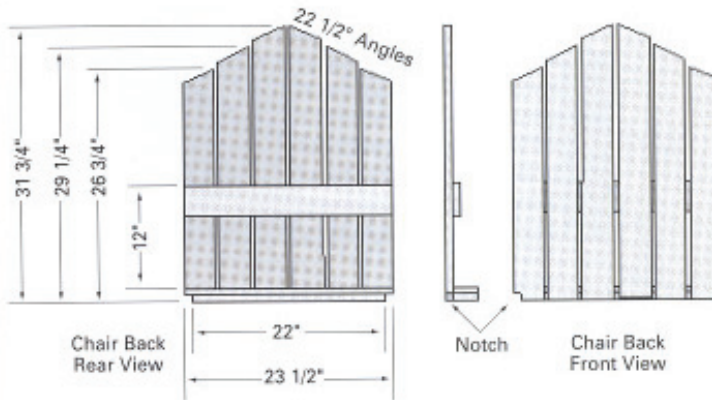

Wood Treated Right™

Backyard Projects

Wood Treated Right™

Chattahoochee Chair

Lumber

- ▲ (7) 1"x 4" - 8' [4' waste]
- or
- ▲ (5) 1"x 4" - 8' and
- ▲ (1) 1"x 4" - 12' [4' waste]

Hardware as required

Chair Back Variations