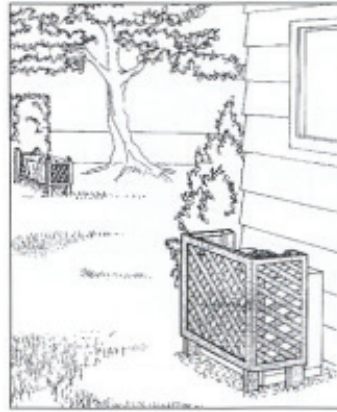

Wood Treated Right™

Wood Treated Right™

Utility Screen

Lumber

- ▲ (4) 2" x 4" - 5' Posts
[2 pcs. 2" x 4" - 10']
 - ▲ (1) 4' x 4' Lattice*
 - ▲ (2) 2' x 4' Lattice*
 - ▲ (1) 1" x 3" - 49" **
 - ▲ (6) 1" x 3" - 42" **
 - ▲ (4) 1" x 3" - 25" **
 - [* 1 pc. 4' x 8' Lattice]
 - [** 3 pcs. 1" x 6" - 8']
- Hardware as required